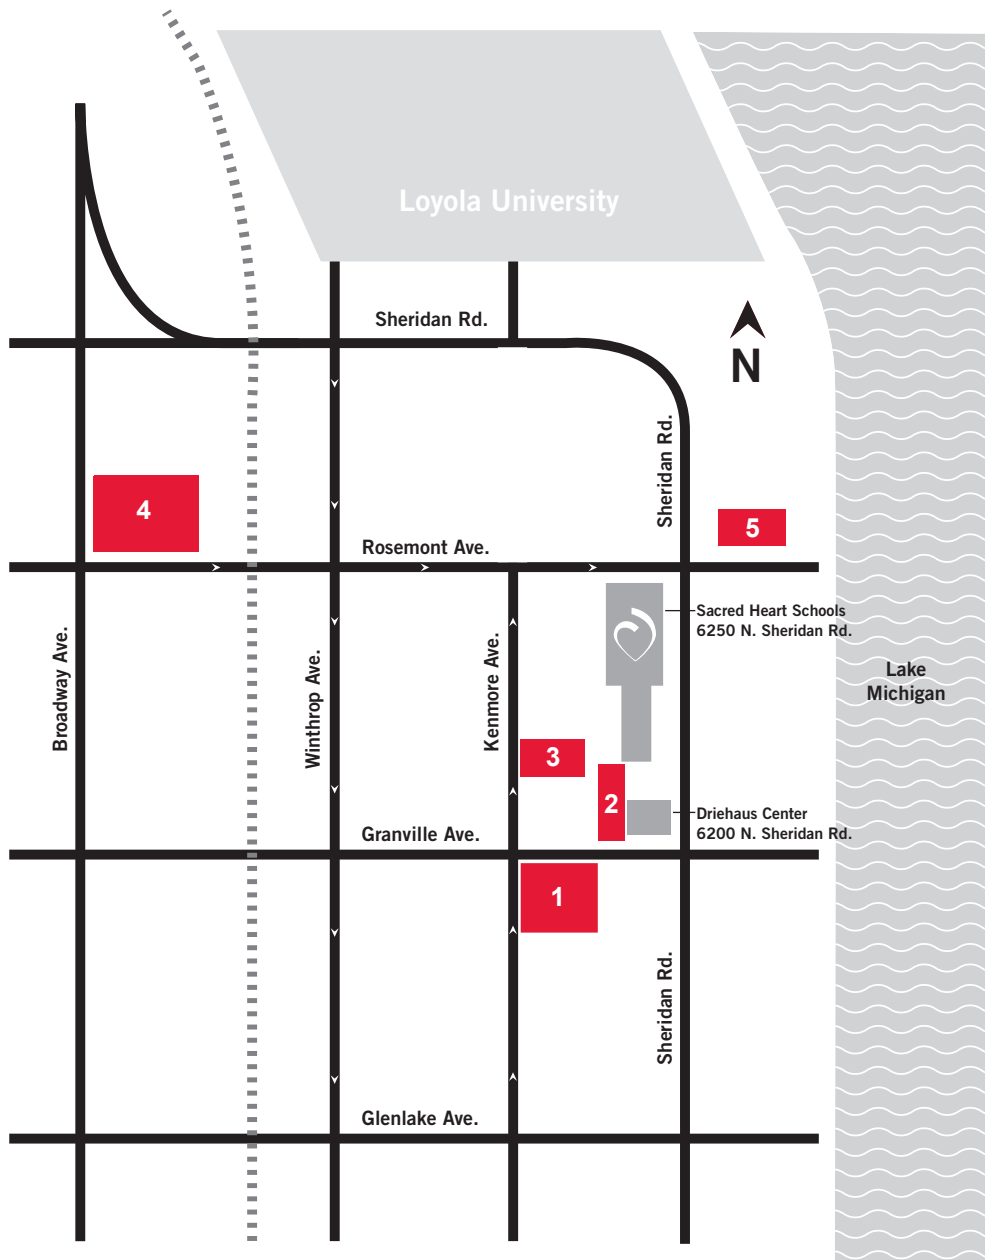

# Sacred Heart Schools Location & Parking Options

- ❶ Main parking lot: Southeast corner of Granville and Kenmore Avenues. Enter from Granville Avenue via alley.
- ❷ Visitor's parking: West of the Driehaus Center at 6200 North Sheridan Road. Enter from Granville Avenue.
- ❸ Kenmore parking lot: 6215 North Kenmore Avenue between Granville and Rosemont Avenues. Enter from Kenmore Avenue.
- ❹ Ismali Center: Northeast corner of Broadway and Rosemont Avenues. Free parking from 7:30 am to 4 pm, Monday-Friday. Towing after 4 pm.
- ❺ Shoreline Towers Condominium: 6301 North Sheridan Road, northeast corner of Sheridan Road and Rosemont Avenue; underground garage.  
1-4 hours - \$6  
4-12 hours - \$10

**SACRED**  **HEART**  
 THE ACADEMY & HARDEY PREP  
 6250 North Sheridan Road • Chicago, IL • 60660  
[www.shschicago.org](http://www.shschicago.org)